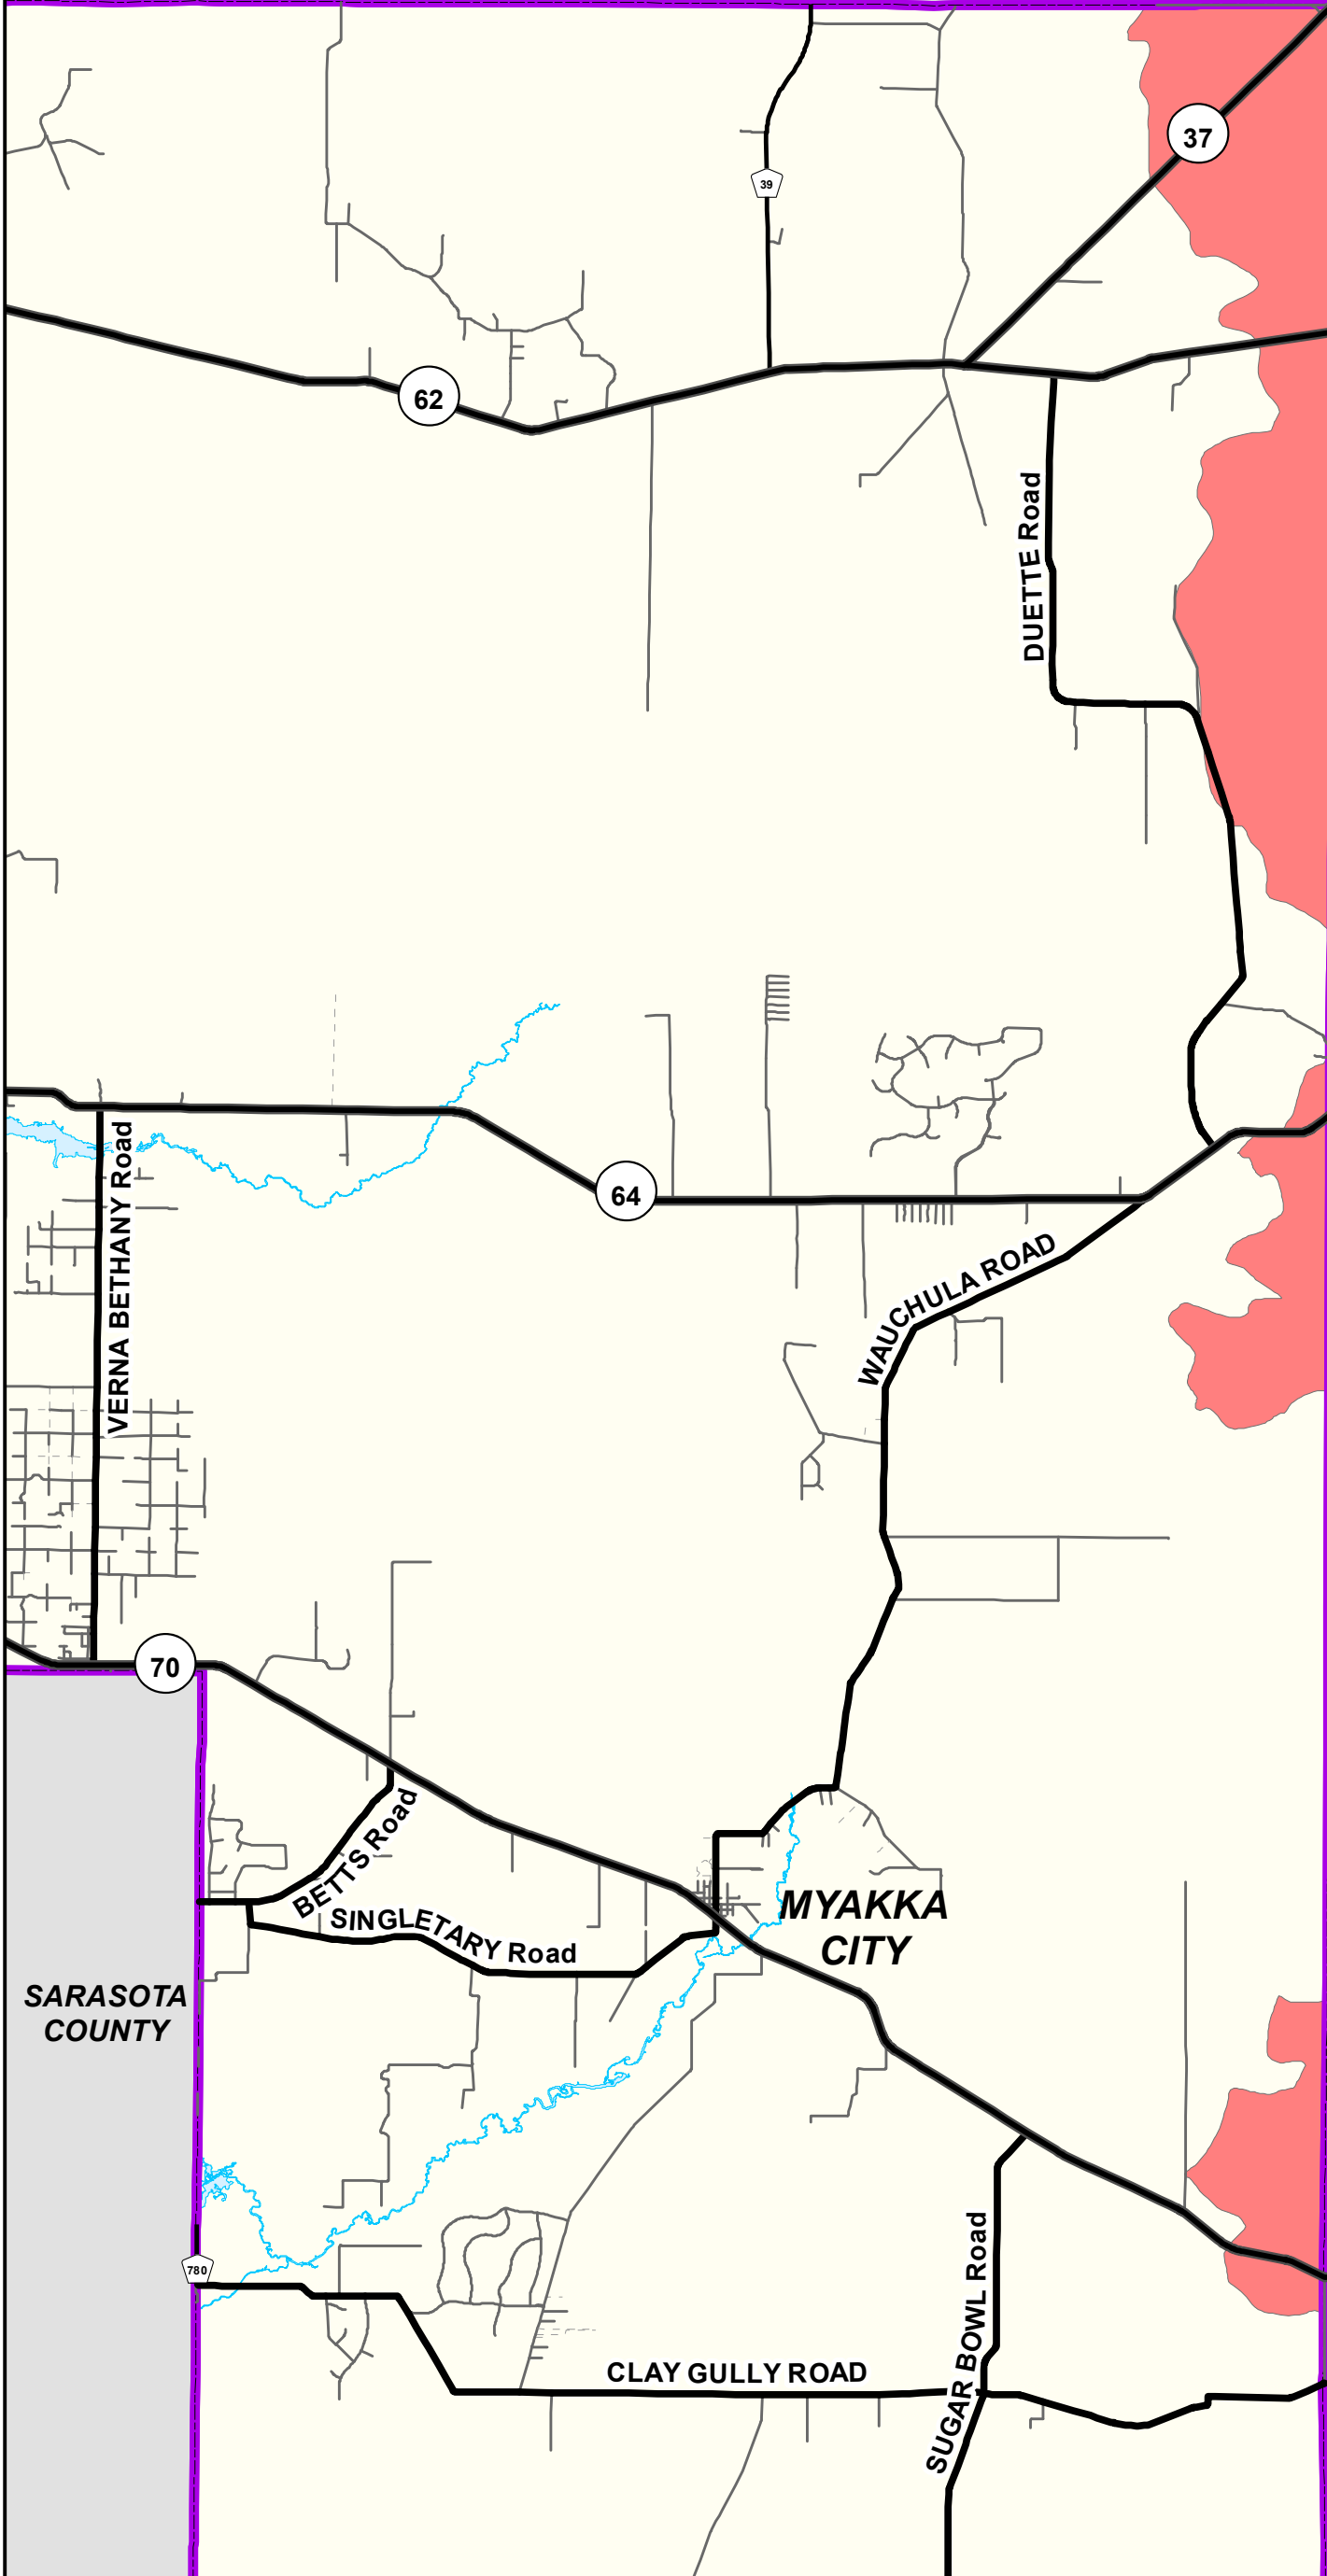

PEACE RIVER WATERSHED

HILLSBOROUGH COUNTY

HARDEE COUNTY

SARASOTA COUNTY

DESOTO COUNTY

Peace River Watershed

Map Author: Paul H
Creation Date: 1/1/2014
Map Document Name: S:\BD_Planning\Images - Maps - GIS\ Paul H\Misc\OTHER\Watersheds